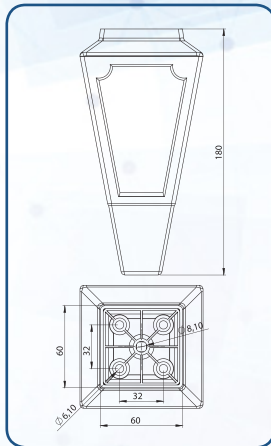

TAFLAN (60X60X180) mm MK01.3826

Beyaz - Krom