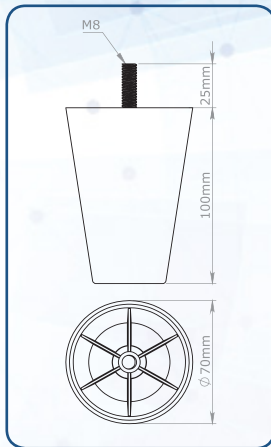

KIZILAĞAÇ (70x100) mm 111107601110113 Krom

Beyaz
111107601141113