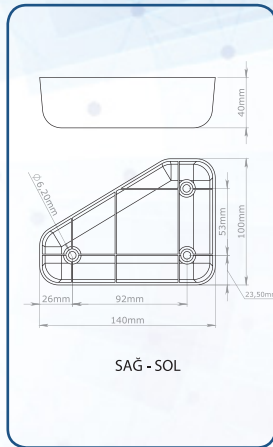

ELMA (100x140x40) mm 111104112142862 Venge

Metalik
111104112153162