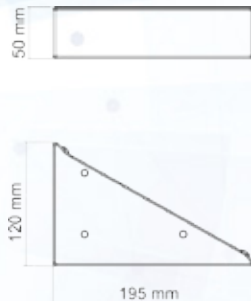

PADUK (120x195x50) mm 111113481380162 Krom Sac (Sheet)